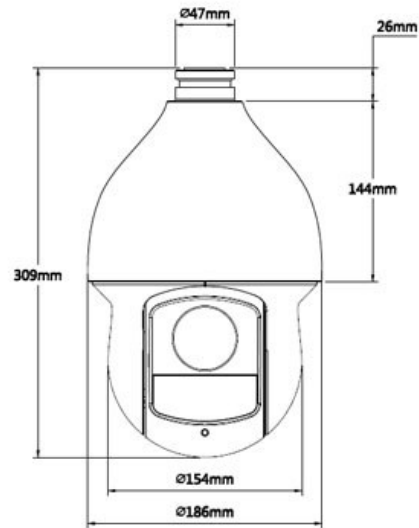

**CP- UVP-20205L10****2 MP Full HD 20x HDCVI IR PTZ Dome Camera****Main Features**

- 1/2.8" Exmor HQIS Pro Image sensor
- Powerful 20x Optical and 16x Digital zoom
- BLC / HLC / DWDR
- Up to 300 presets, 5 auto scan, 8 tour, 5 pattern
- IR Range of 100 Mtr.
- Max 400°/s pan speed, 360° endless pan rotation
- Built-in 2/1 alarm in/out, IP66
- Mobile Software: iCMOB, gCMOB, wCMOB
- CMS Software: KVMS Pro, vOptimus Pro

## Specification

IP66

Φ186.0(mm) x 310(mm)

3.5kg

AC24V/3A (±10%)

12W, 25W (IR on)